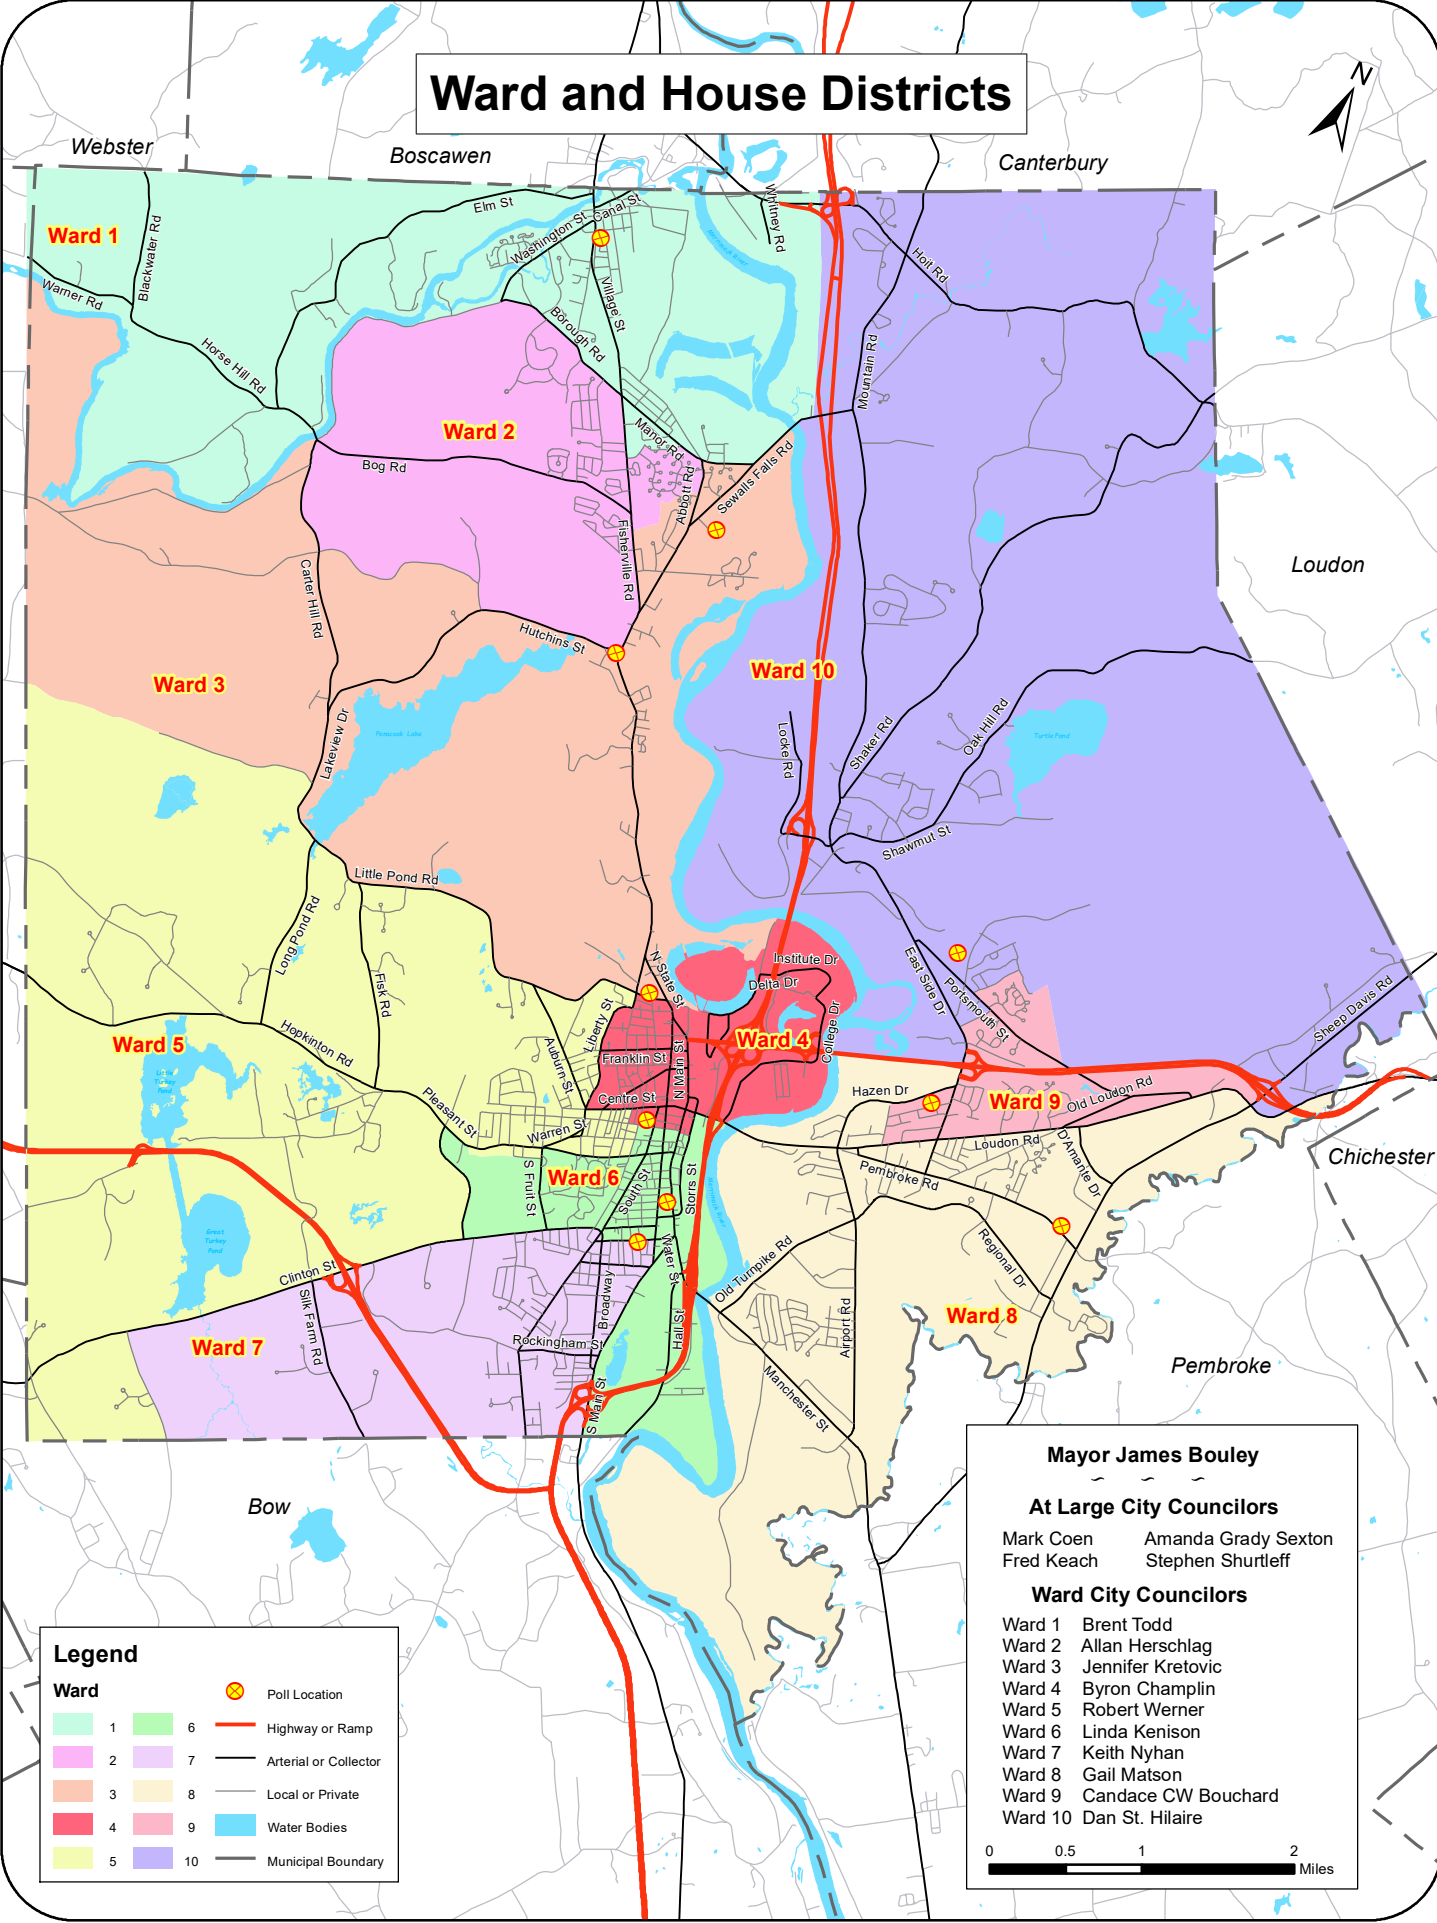

Ward and House Districts

Legend

Ward	1	6		Poll Location
	2	7		Highway or Ramp
	3	8		Arterial or Collector
	4	9		Local or Private
	5	10		Water Bodies
				Municipal Boundary

Mayor James Bouley

At Large City Councilors

0 0.5 1 2 Miles