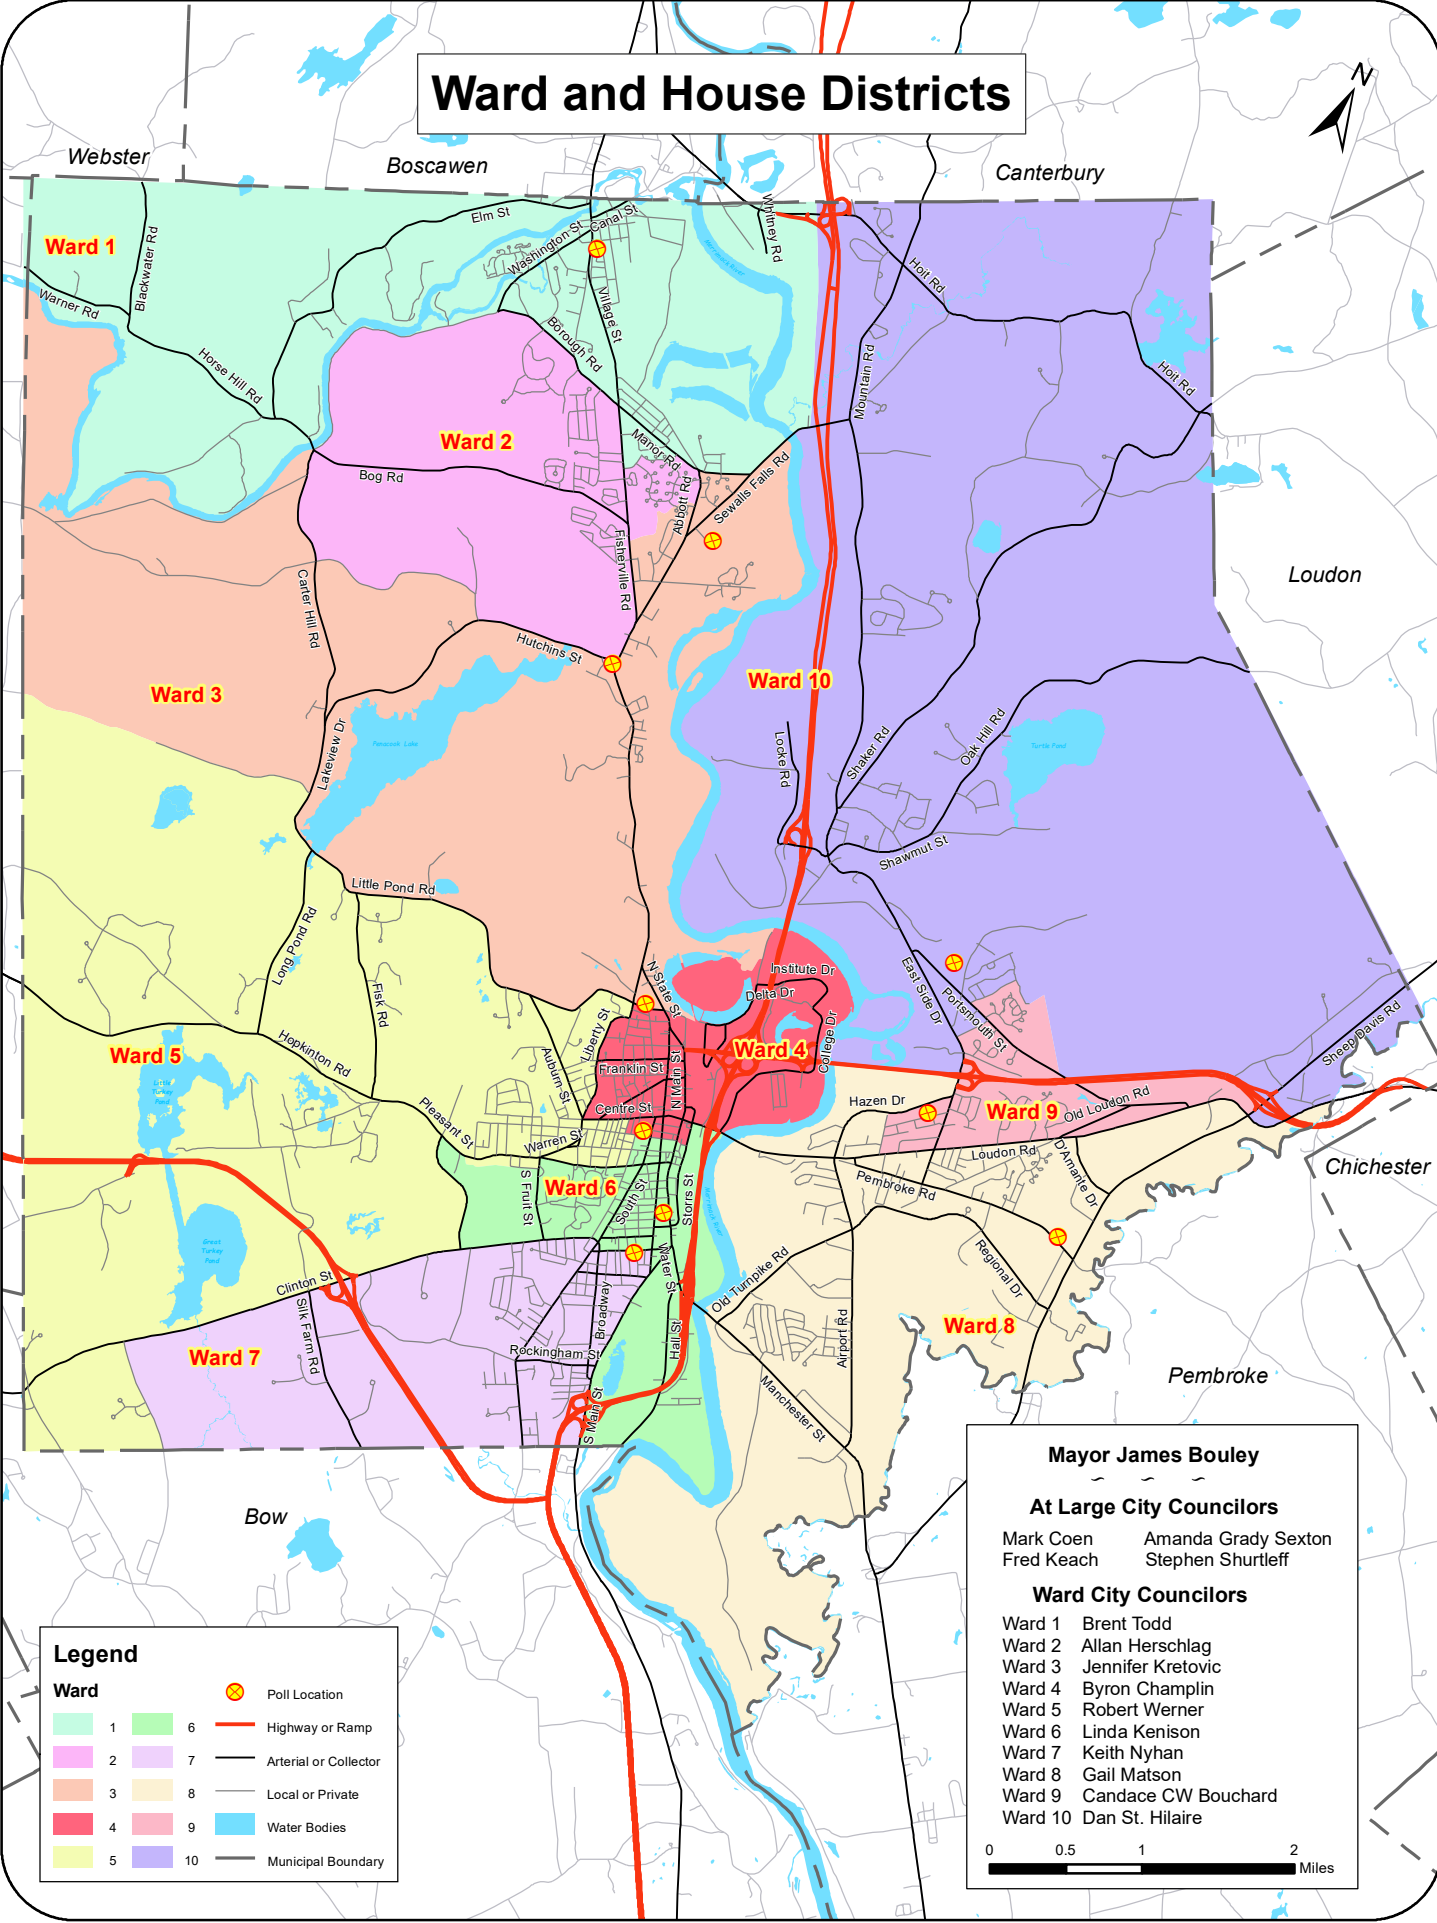

Ward and House Districts

Legend

Ward	1	6	Poll Location
	2	7	Highway or Ramp
	3	8	Arterial or Collector
	4	9	Local or Private
	5	10	Water Bodies
			Municipal Boundary

Mayor James Bouley

At Large City Councilors

0 0.5 1 2 Miles